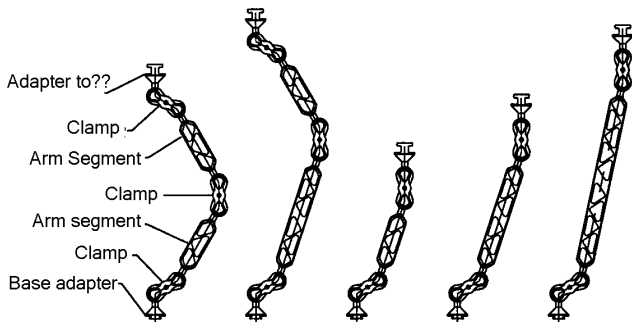

ULTRALIGHT

CONTROL SYSTEMS

**Manufacturers of rigging gear for
cameras, monitors, lights & sound equipment**

The Ultimate articulating arm system:

- Ultra Lite**
- Ultra Strong**
- Ultra Adjustable**
- Ultra Durable**
- Ultra Adaptable**

Ultra Control for your Production

Each ball and socket joint is adjustable individually, no collapsing equipment during set up and maneuvering.

Ultralight's system on a monitor

Close-up of the ball and clamp

All arm sizes from 3" to 16"

DB-03	\$29.95	DB-05	\$47.95
DB-08	\$47.95	DB-12	\$47.95
DB-16	\$49.95		

**ULTRALIGHT CONTROL SYSTEMS
CAMARILLO, CA 93010**

(805)484-3334 (805)984-3008 Fax

www.ulcs.com

Clamp
AC-CS \$29.95

Triple clamp
AC-TCS \$34.95

Monitor bracket
AC-MB \$46.95

Monitor bracket Large
AC-MBL \$49.95

Ball can be mounted in either position

specify 3/8 or 1/4 bolt

C-RC-HB \$97.95
Rod Clamp with ball

Easily switched from 15mm to 19mm by taking the knob off & turning over the top part of the clamp. 4 threaded holes for mounting the ball