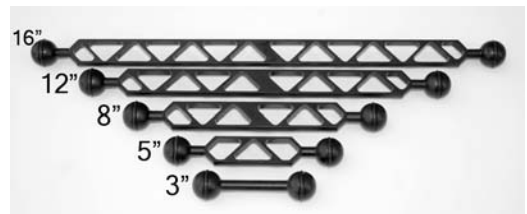

Ultra Control for your Production

Each ball and socket joint is adjustable individually, no collapsing equipment during set up and maneuvering.

Ultralight's system on a monitor

Close-up of the ball and clamp

All arm sizes from 3" to 16"

DB-03	\$29.95	DB-05	\$47.95
DB-08	\$47.95	DB-12	\$47.95
DB-16	\$49.95		

**ULTRALIGHT CONTROL SYSTEMS
CAMARILLO, CA 93010**

(805)484-3334 (805)984-3008 Fax

www.ulcs.com

Clamp
AC-CS \$29.95

Triple clamp
AC-TCS \$34.95

Monitor bracket
AC-MB \$46.95

Monitor bracket Large
AC-MBL \$49.95

Ball can be mounted in either position

specify 3/8 or 1/4 bolt

C-RC-HB \$97.95
Rod Clamp with ball

Easily switched from 15mm to 19mm by taking the knob off & turning over the top part of the clamp. 4 threaded holes for mounting the ball