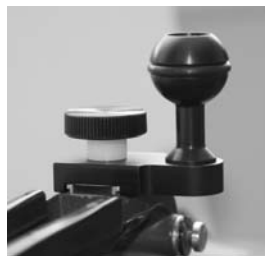

Ultra Control for your Production

Each ball and socket joint is adjustable individually, no collapsing equipment during set up and maneuvering.

Ultralight's system on a monitor

Close-up of the ball and clamp

With Bolt & Washers (B)

Female (F)

With Stud (S)

With Bolt & Washers (B)

1/420 bolt in ball, tighten with 3/16 Allen key included

AD-1420 \$22.95
(state type when ordering)

BA-HB ball
\$22.95

BA-3816C or BA-1420C
\$33.95

For Arri cameras without locator pins, has captive bolt. Tighten with allen key through top of ball. 7/32 Allen key included

BA-BC Broadcast cameras
\$33.95

Fits all broadcast camera shoes, has 1/4-20 screw. Ball is permanent on the base.