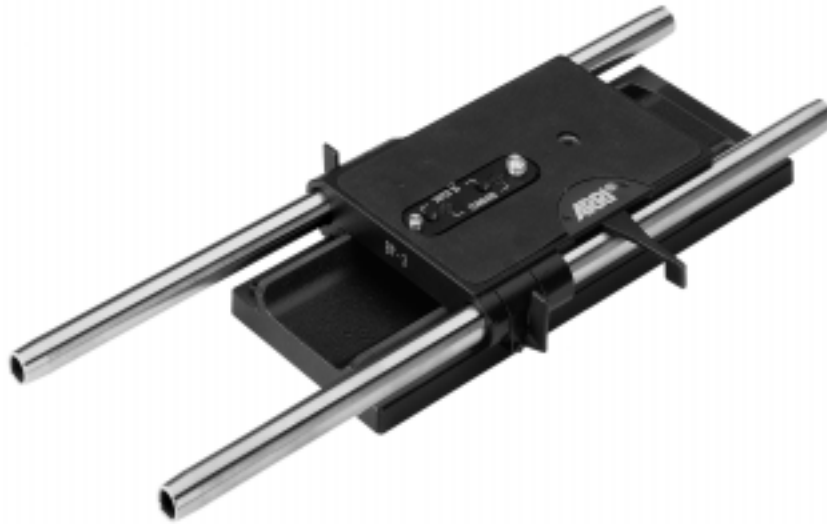

ARRI®

ARRIFLEX 35 mm Motion Picture Cameras

Lens Accessory System II
for bridge plates with support rods 15 mm dia.

1 '97

Ident-No.	Designation
K2.35900.A	Bridge Plate BP-3 with support rods 15mm dia.
K5.21957.0	Support rods 440mm/pair (incl. in item BP-3)
K2.21958.0	Support rods 240mm/pair
K4.47348.0	Support rods 340mm/pair